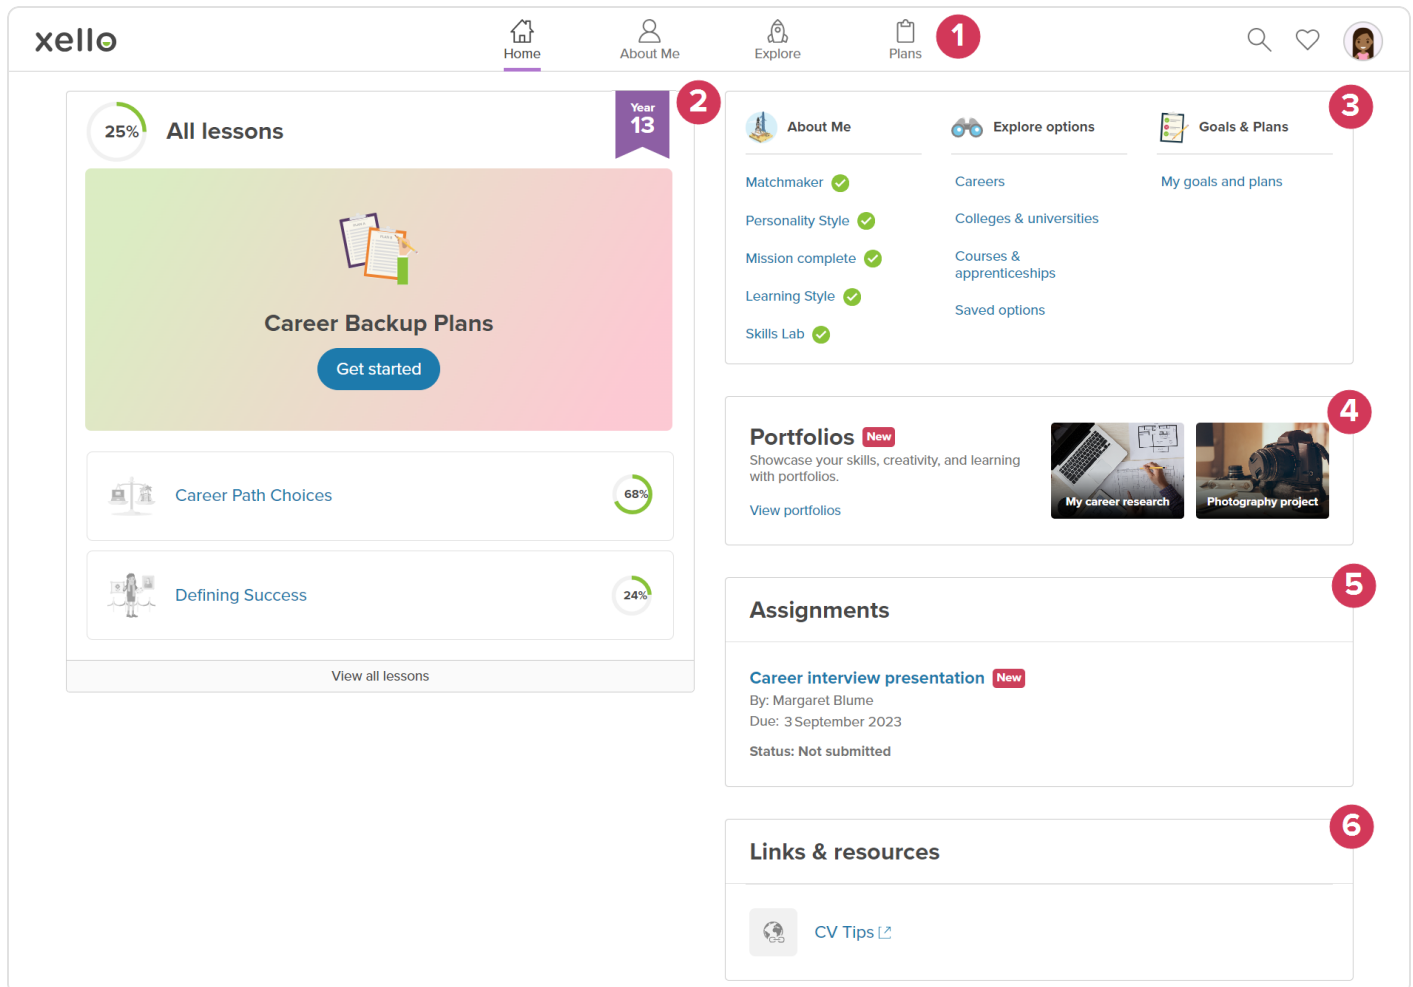

Student dashboard

Xello's student dashboard includes links to program sections, clear next steps, and emphasis on educator created content. Here's an overview:

- 1 The top menu consists of links to the main program sections, search, and saved options.
- 2 **Lessons** are front and center with a clear progress indicator. As students complete a lesson, the next one is highlighted.
- 3 Quick links to key areas are easily accessible.
- 4 Students can select **Portfolios** to create their own or view samples for inspiration.
- 5 **Assignments** are prominent on the page, so students never miss them.
- 6 **Links & Resources** allow students to access any resources you have uploaded for them.